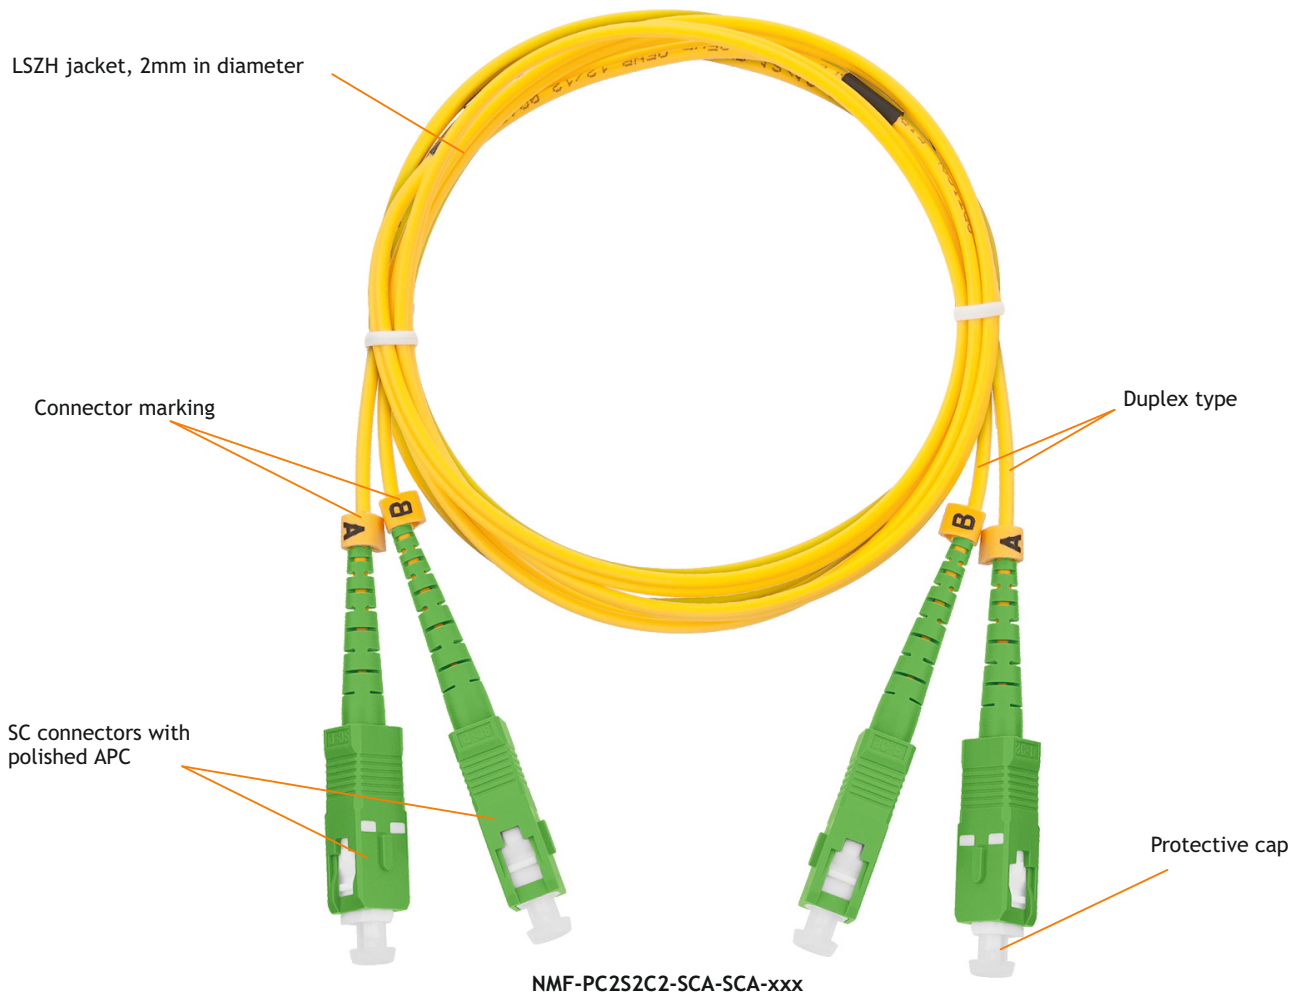

NMF-PC2S2C2-SCA-SCA-xxx
NIKOMAX Optical Patch Cord, Single Mode,
9/125, SC / APC-SC / APC,
LSZH, D = 2.0mm, Duplex

Optical cords (patch cords) are designed to connect various segments of optical network cables, as well as to connect them to active network switches and patch panels. Patch cords provide high reliability of connection and allow to make re-commutation quickly.

Optical patch cords are a piece of optical cable terminated on both sides by SC, LC, FC, ST connector types with UPC or APC polishing type.

Patch cords can be manufactured using single-mode or multimode fiber. Single-mode cords have an outer protective shell in yellow color, and multimode cords have orange colored protective casing. Optical cords are divided into Simplex and Duplex according to the type of performance, duplex cords are marked with "polarity" connectors, through which users can determine from which connector the light comes out.

Package Content

Optical Fiber Patch Cord

1 pc.

The manufacturer reserves the right to change the appearance and characteristics of the product, without reducing its consumer properties

Specification

Product Number	NMF-PC2S2C2-SCA-SCA-xxx
Type of optical fiber	Single Mode 9/125
Types of connectors	SC
Connector polishing type	APC
Connection style	Duplex
Insertion loss, dB	≤0.30
Return loss, dB	≥50
Repeatability *, dB	0.20
Material of the tip	Ceramics
Diameter of the tip, mm	2.5
Outer jacket material	LSZH
Diameter of outer jacket, mm	2
Number of reconnecting cycle	1000
Compliance	ISO/IEC 11801 OS2 & ITU-T G.652.D
Temperature ranges, °C	Storage from -20 to +65. Operation from -20 to +65
Packaging	Individual - Plastic bag
Warranty	1 year