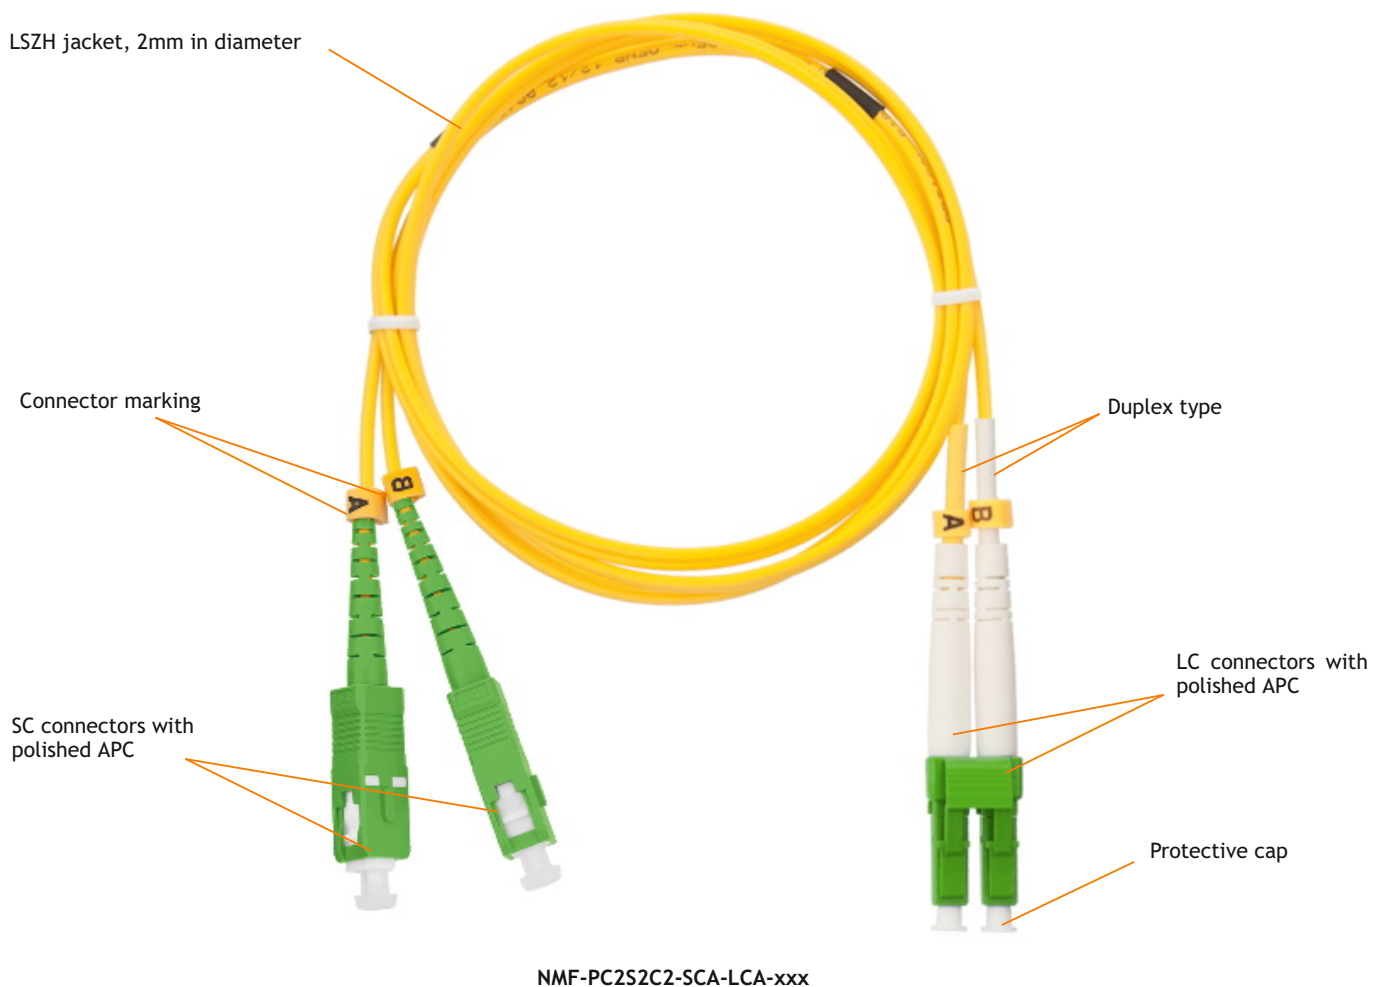

**NMF-PC2S2C2-SCA-LCA-xxx**  
NIKOMAX Optical Patch Cords, Single  
Mode 9/125, SC/APC-LC/APC, LSZH,  
D=2.0mm, Duplex

Optical patch cords are designed to connect various segments of optical network cables, as well as to connect them to active network switches and patch panels. Patch cords provide high reliability of connection and allowing for re-connection quickly.

Optical patch cords are a piece of optical cable terminated on both sides by SC, LC, FC, ST connector types with UPC or APC polishing type.

Patch cords can be manufactured using single-mode or multimode fiber. Single-mode cords have an outer protective shell in yellow color, and multimode cords have orange colored protective casing. Optical cords are divided into Simplex and Duplex according to the type of performance, duplex cords are marked with "polarity" connectors, through which users can determine from which connector the light comes out.

Package Content	
Optical Fiber Patch Cord	1 pc.

The manufacturer reserves the right to change the appearance and characteristics of the product, without reducing its consumer properties

**Specification**

Product Number	NMF-PC2S2C2-SCA-LCA-xxx
Type of optical fiber	Single Mode 9/125
Types of connectors	SC - LC
Connector polishing type	APC
Connection style	Duplex
Insertion loss, dB	≤0,30
Return loss, dB	≥50
Repeatability *, dB	0.20
Material of the tip	Ceramics
Diameter of the tip, mm	2.5 - 1.25
Outer jacket material	LSZH
Diameter of outer jacket, mm	2
Number of reconnecting cycle	1000
Compliance	ISO/IEC 11801 OS2 & ITU-T G.652.D
Temperature ranges, °C	Storage from -20 to +65. Operation from -20 to +65
Packaging	Individual - Plastic bag
Warranty	1 year