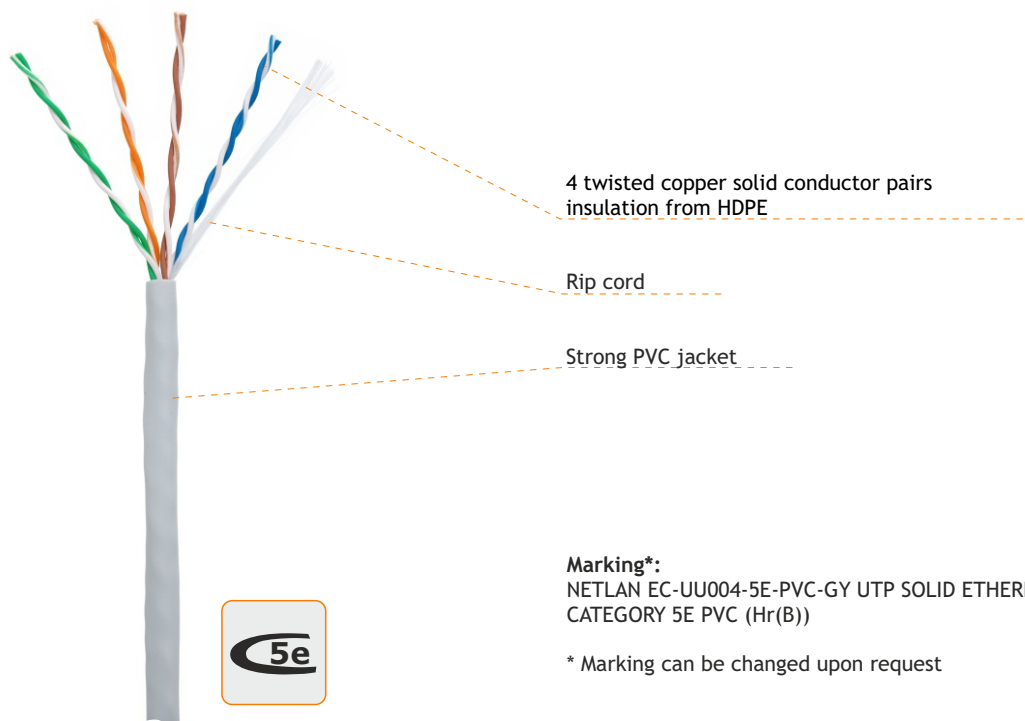

## EC-UU004-5E-PVC-GY NETLAN cable, UTP 4 pairs, Cat.5e, indoor, PVC, solid, 100MHz, 305m

- ✓ Applications on 1Gbit/s speed
- ✓ Indoor

Four-pairs lan cable 5e category is used for organizing high-speed cable segments with data transfer rates up to 1Gbit/s. Also, it can be used to transmitting analog information.

Cable EC-UU004-5E-PVC-GY have 4 pairs twisted copper conductors, unshielded, corresponds to 5e category and is intended for indoor installation.

Shipped in cardboard boxes of 305 meters. For usability and transportation safety two individual boxes are merged in one transport cardboard box.

EC-UU004-5E-PVC-GY

**Basic equipment:**  
Cable 305m.

Manufacturer reserves the right to change external view and characteristics of product without reducing it's consumer properties